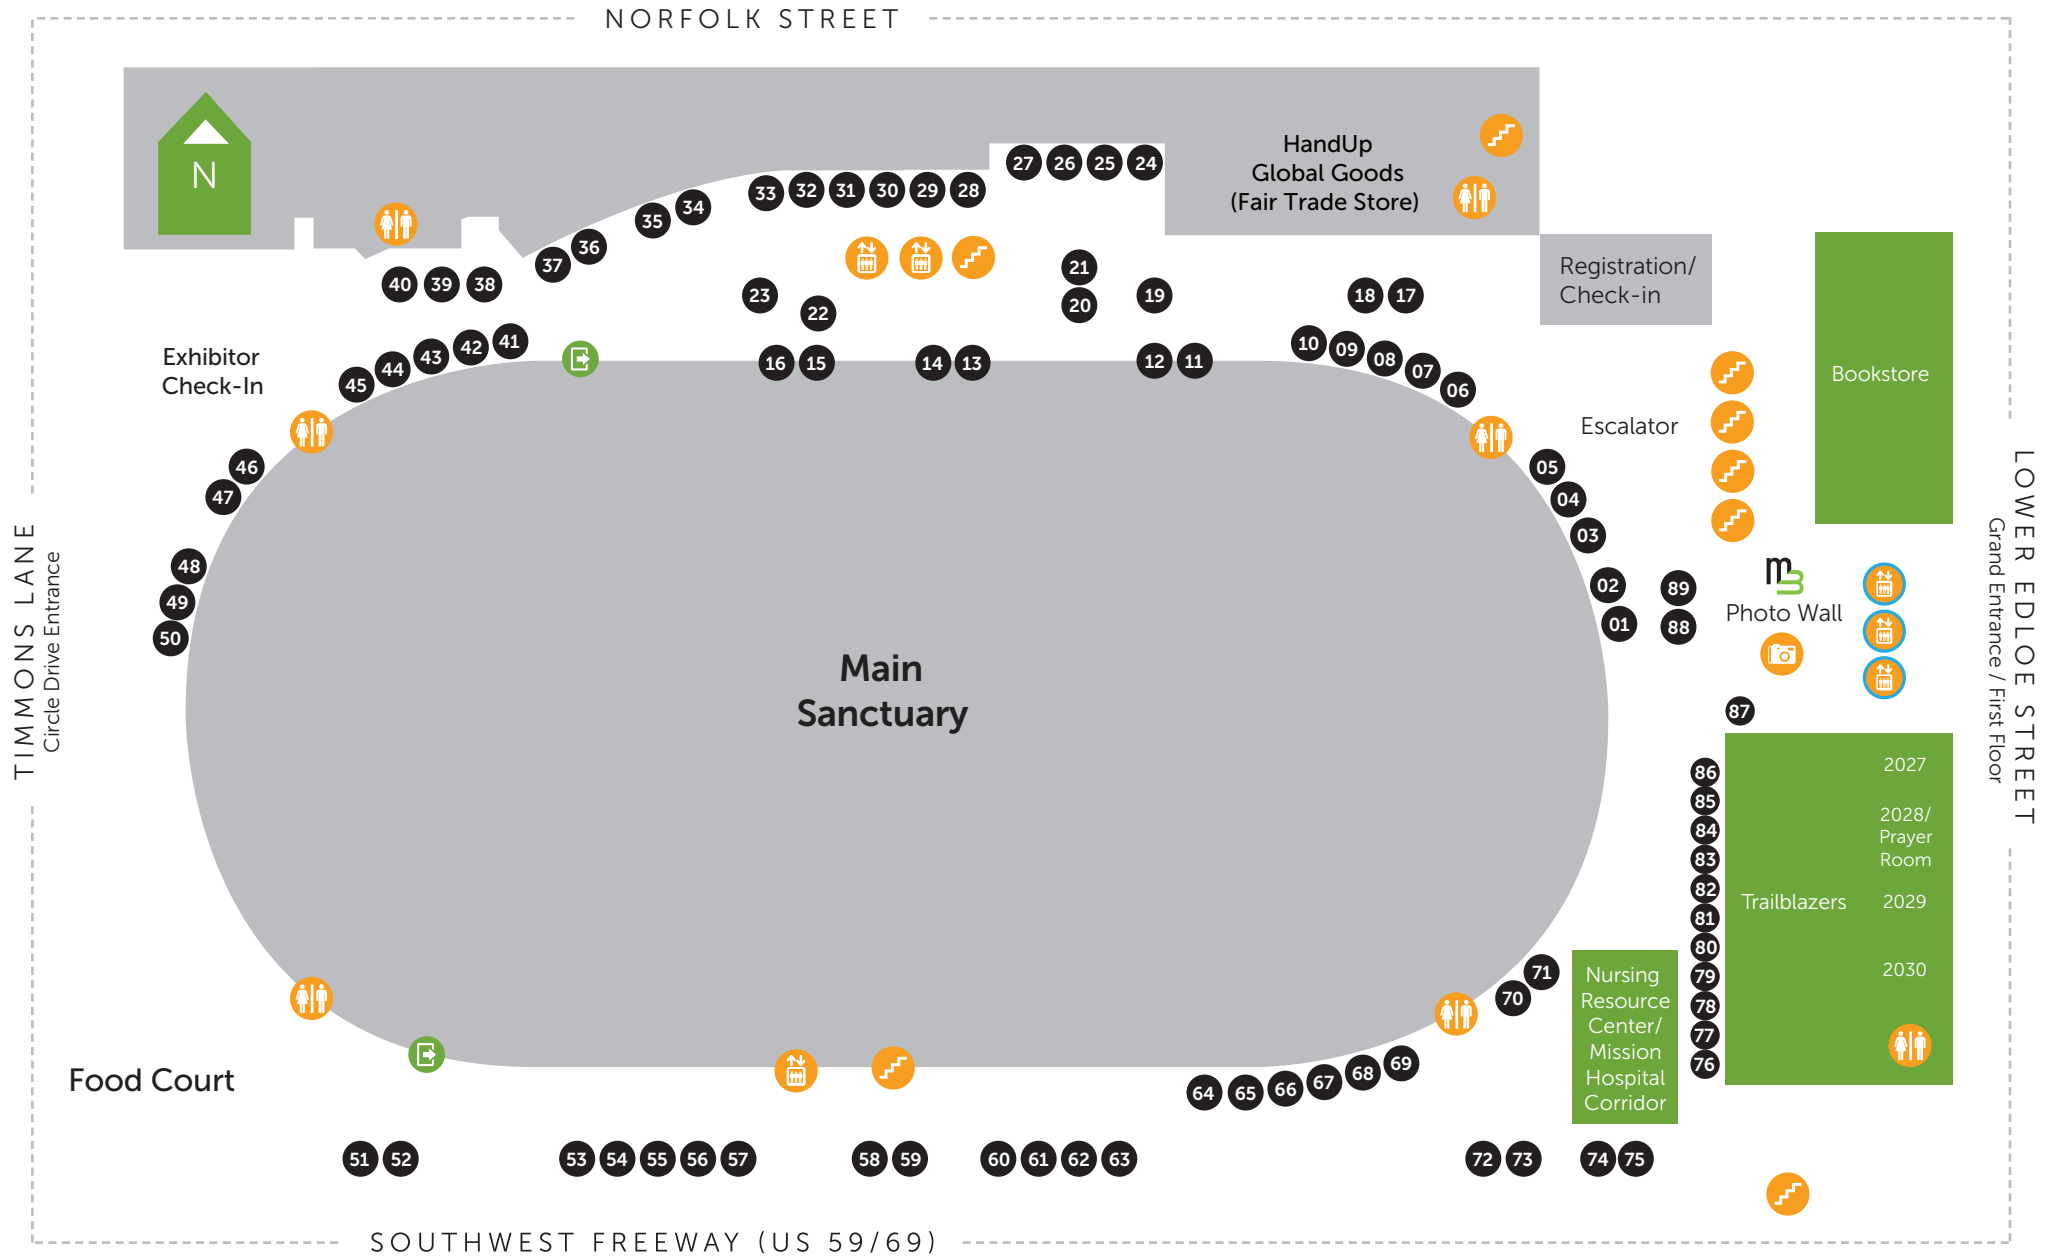

# Exhibitors and Breakout Sessions

2nd Floor/Lobby Level

- Photo Wall
- Restrooms
- Elevators
- Stairs
- Exhibit Booths
- Sanctuary Entrance / Exit
- Family Life Center/East Elevators to 3rd & 4th Floors (Breakout Sessions)